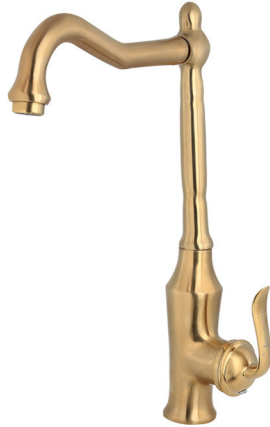

وارش | Model: Waresh
Matte Golden Series